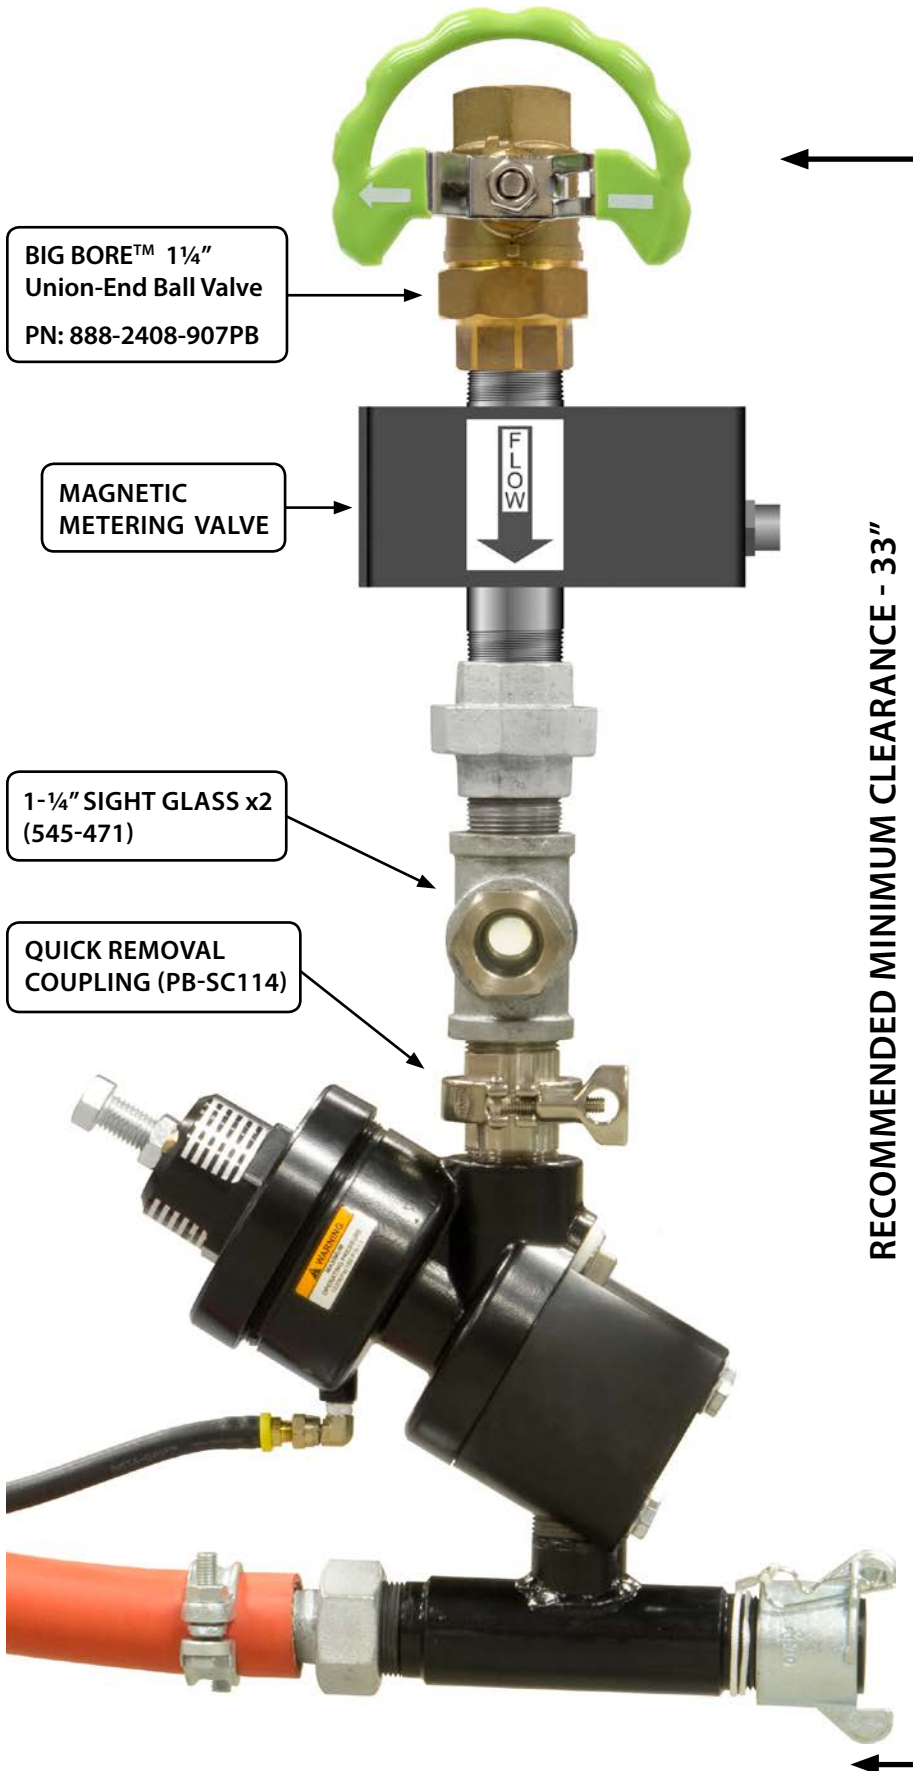

STRAIGHT-DOWN AUTOMATIC PLUNGER VALVES

KEY FEATURES & BENEFITS

- Available in:
 - > APV, APVII™ or APV Big-Bore™
 - > Shot-Peener versions with tungsten carbide seat for long life in shot peening applications.
- Uses a bolt for semi-tamper proof metering setting.
- Optional knob for media adjustment.
- Nipple may be oriented in any direction for tight fits or custom applications.
- Commonly used in shot peening applications as a shot on/off valve.
- Base case hardened to HRC 60+ for extended life.

TYPICAL SHOT PEENING APPLICATION

BIG BORE™ 1 1/4\"
Union-End Ball Valve
 PN: 888-2408-907PB

MAGNETIC
METERING VALVE

1- 1/4\"
SIGHT GLASS x2
 (545-471)

QUICK REMOVAL
COUPLING (PB-SC114)

RECOMMENDED MINIMUM CLEARANCE - 33"

Complete Valves	
	888-2151-000PB APV STRAIGHT-DOWN METERING VALVE WITH TUNGSTEN CARBIDE SLEEVE (PIPE NIPPLE NOT INCLUDED)
	888-2148-307PB APV II STRAIGHT-DOWN METERING VALVE WITH TUNGSTEN CARBIDE SLEEVE (PIPE NIPPLE NOT INCLUDED)
	888-2151-200PB APV BIG BORE™ BIG-BORE STRAIGHT-DOWN METERING VALVE WITH TUNGSTEN CARBIDE SLEEVE (PIPE NIPPLE NOT INCLUDED)
"SHOT-PEENER" VALVES ARE FOR USE WITH STEEL SHOT AND CONDITIONED CUT WIRE ONLY	
	888-2151-020PB APV SHOT-PEENER-30# STRAIGHT-DOWN METERING VALVE WITH TUNGSTEN CARBIDE SLEEVE & SEAT (PIPE NIPPLE NOT INCLUDED)
	888-2148-327PB APV II SHOT-PEENER-30# STRAIGHT-DOWN METERING VALVE WITH TUNGSTEN CARBIDE SLEEVE & SEAT (PIPE NIPPLE NOT INCLUDED)
	888-2151-220PB APV BIG-BORE™ SHOT-PEENER-100# STRAIGHT-DOWN METERING VALVE WITH TUNGSTEN CARBIDE SLEEVE & SEAT (PIPE NIPPLE NOT INCLUDED)

Related Parts	
	888-2149-00001PB APV, KNOB
	888-2148-00001PB APV II, KNOB (BLACK PIRATE BRAND)
	888-2149-50616PB PIPE NIPPLE, LARGE BORE 1" FEMALE x 1 1/2" MALE FOR STRAIGHT-DOWN METERING VALVES
	888-2149-50716PB PIPE NIPPLE, LARGE BORE 1 1/4" MALE x 1 1/4" MALE FOR STRAIGHT-DOWN METERING VALVES
	888-2149-50816PB PIPE NIPPLE, LARGE BORE 1 1/2" MALE x 1 1/2" MALE FOR STRAIGHT-DOWN METERING VALVES